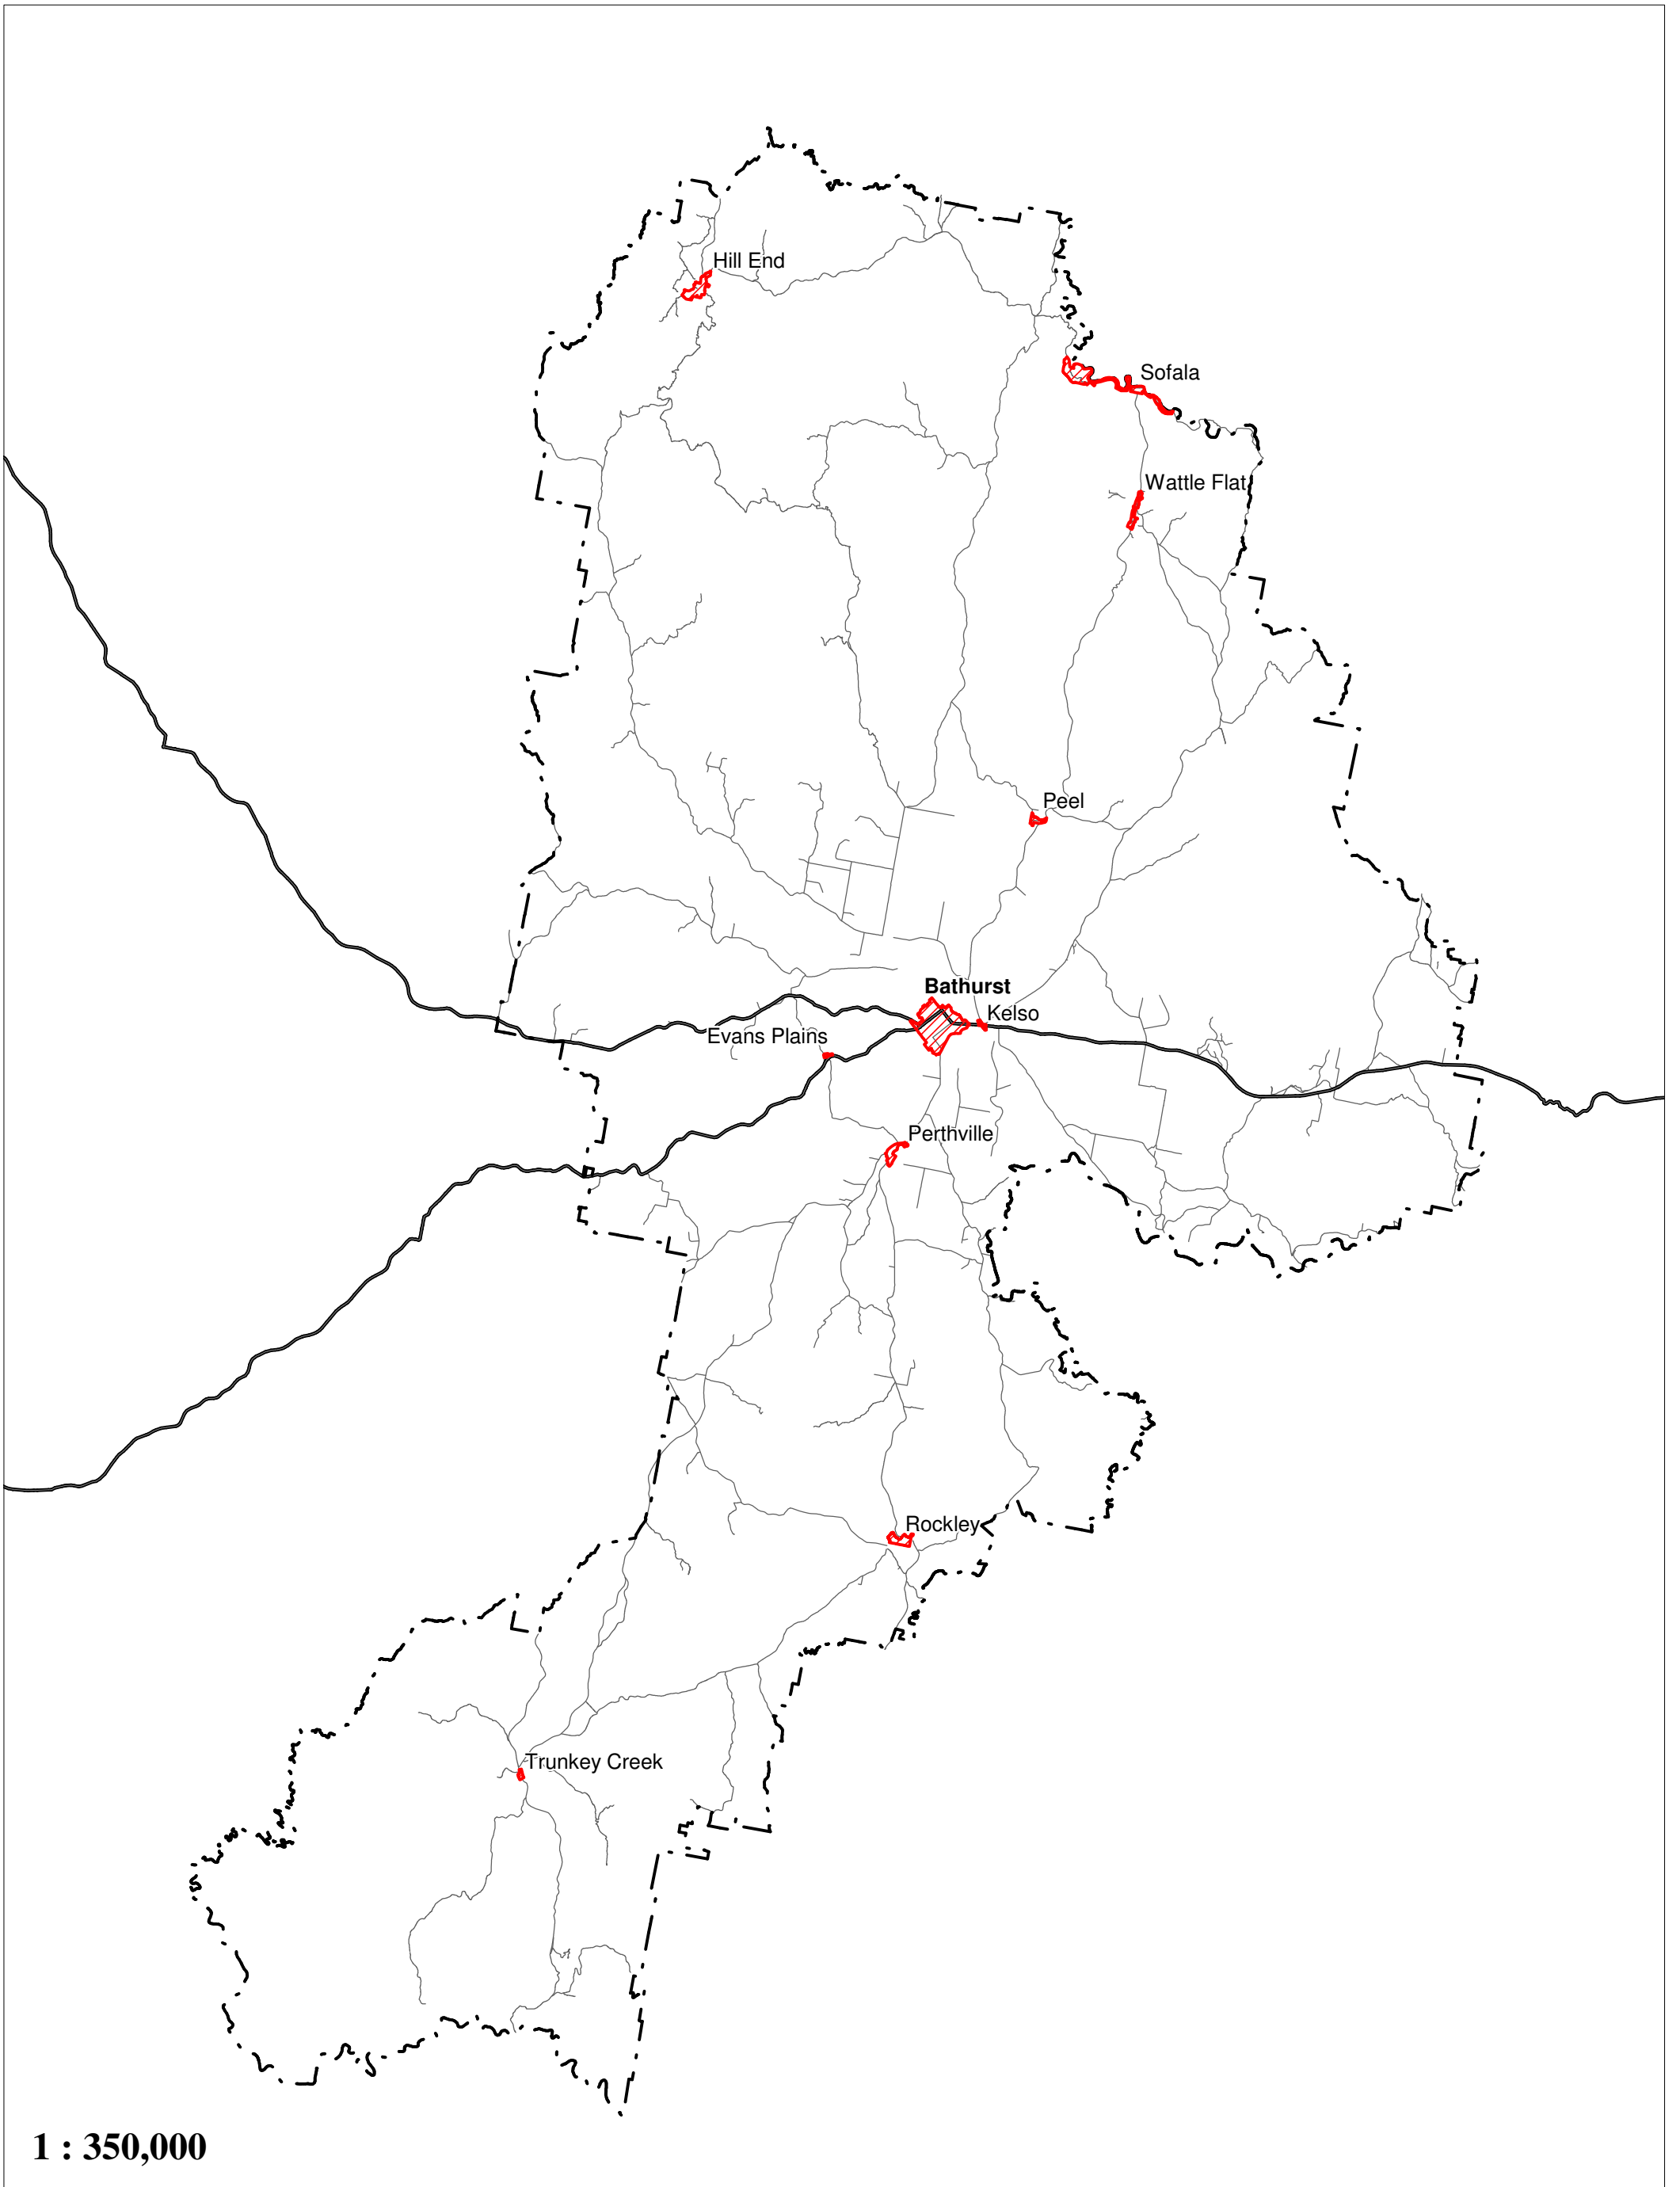

Proposed Conservation Areas within Bathurst Regional LGA Overview Map

Bathurst Regional Council expressly disclaims all liability for errors or omissions of any kind whatsoever, or any loss, damage or other consequence which may arise from any person relying on information in this Plan

Date 11/09/2009

Note: The colours on this Plan do not indicate landuse zones under the Bathurst Regional (Interim) Local Environment Plan 2005.

"Base Maps: © Department of Lands 2006"